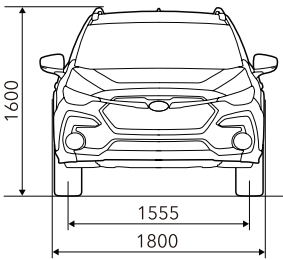

Dimensions

Dimensions are measured in accordance with standard measurement of SUBARU CORPORATION.

Not all features, options, or packages are available for all models and regions. See your specification sheet for availability. Please contact your local authorised Subaru retailer for more details.

SUBARU CORPORATION reserves the right to alter specifications and equipment without notice. Details of specifications, equipment, colour availability and lineup are subject to suit local conditions and requirements. Please inquire at your local retailer for details of any changes that might be required for your area.