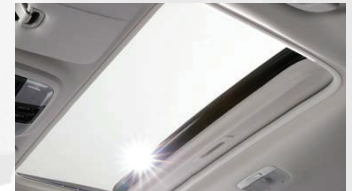

SUBARU

CROSSTREK 2.0L

- 2.0i-L Fabric   ● 2.0i-S Leather ES
- 2.0i-L Fabric ES   ○ 2.0i-S Leather ES Hybrid

Features

- 7 Speed CVT Transmission With Low Gear Selector ● ● ● ○
- Symmetrical All Wheel Drive With X-Mode ● ● ● ○
- Si-Drive (Two Selectable Drive Modes On Steering Wheel) ● ● ● ○
- AVH (Automatic Vehcile Hold) ● ● ● ○
- Tyre Pressure Monitoring System (TPS) ● ● ● ○
- 4 Wheel Disc Brakes With ABS ● ● ● ○
- Bluetooth With Caller ID, Touch Screen Dialing And Voice Activated Dialing ● ● ● ○
- Apple car Play/Android Auto ● ● ● ○
- LED Headlights ● ● ● ○
- Side Mirrors Electronically Adjustable With LED Turn Signals ● ● ● ○
- Mirror Down Feature On Passenger Side When Reverse Is Engaged ● ● ● ○
- Electronic Parking Brake ● ● ● ○
- Dual Zone Climate Control ● ● ● ○
- Adjustable Steering Wheel Coloum (Height And Reach) ● ● ● ○
- Leather Multifunction Sterring With Paddle Shifter ● ● ● ○
- 60:40 Rear Seats ● ● ● ○
- Factory Installed Immobilizer ● ● ● ○
- Dual Front Airbags With Front Passenger Deactivation ● ● ● ○
- Full Curtain Airbags ● ● ● ○
- Side Impact Airbags ● ● ● ○
- Driver Knee Airbag ● ● ● ○
- ISOFIX Anchors For Child Seats In Rear ● ● ● ○
- Rear View Camera ● ● ● ○
- Front View Camera ● ● ● ○
- Side View Camera ● ● ● ○
- High Beam Assist ● ● ● ○
- Rain Sensing Wipers ● ● ● ○
- 17" Rims 225/60/17 Tyres ● ● ● ○
- 18" Rims 225/55/18 Tyres ● ● ● ○
- Spare Tyre 185/65/17 ● ● ● ○
- Tyre Puncture Repair Kit ● ● ● ○
- Sunroof ● ● ● ○
- Roof Rail ● ● ● ○
- (2) 7" Touchscreen Audio Display ● ● ● ○
- 11.6" Touchscreen Audio Display ● ● ● ○