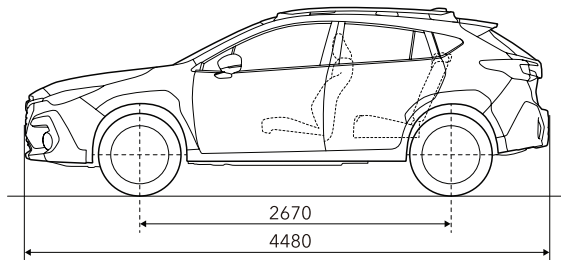

Exterior Colors

Seat Materials

Owing to printing locations, colours may differ slightly from those shown in this chart. In addition, colours and seat variations may vary according to the individual market.

Dimensions

Dimensions are measured in accordance with standard measurement of SUBARU CORPORATION.

Not all features, options, or packages are available for all models and regions. See your specification sheet for availability. Please contact your local authorised Subaru retailer for more details.

SUBARU CORPORATION reserves the right to alter specifications and equipment without notice. Details of specifications, equipment, colour availability and lineup are subject to suit local conditions and requirements. Please inquire at your local retailer for details of any changes that might be required for your area.

Morvant
674-4200

San Fernando
657-8521

www.massymotors.com • marketing@massymotors.com

FEATURES SHOWN MAY VARY